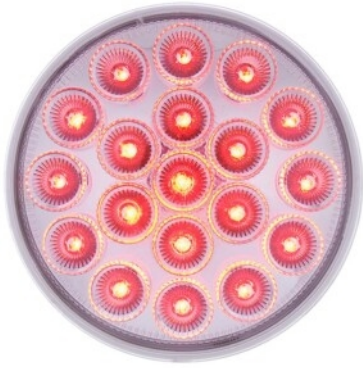

Item No. 36612
8 High Power CREE LED Single Row 8-3/4" Light Bar - Spot & Flood
MSRP: $ 52.29
OEM No. :

Work & Warning Light Sell Sheet June 2023

Item No. 36722

19 LED 4" Round Double Fury Light (Stop, Turn, Tail) With Warning Light - Red & Amber LED/Clear Lens

MSRP: $ 29.59

OEM No. :

Item No. 36723

13 LED 6" Oval Double Fury Light (Stop, Turn & Tail) With Warning Light - Red & Amber LED/Clear Lens

MSRP: $ 25.49

OEM No. :

Item No. 36669

12 LED 49" High Power LED Warning Light Bar

MSRP: $ 739.19

OEM No. :

Item No. 36670

16 LED 49" High Power LED Warning Light Bar

MSRP: $ 833.59

OEM No. :

Item No. 36936

42 High Power LED Micro Warning Light Bar With Amber Lens - Magnet Mount

MSRP: $ 310.89

OEM No. :

Item No. 36938

42 High Power LED Micro Warning Light Bar With Amber Lens - Permanent Mount

MSRP: $ 286.29

OEM No. :

Item No. 36937

42 High Power LED Micro Warning Light Bar With Clear Lens - Magnet Mount

MSRP: $ 310.89

OEM No. :

Item No. 36939

42 High Power LED Micro Warning Light Bar - Permanent Mount

MSRP: $ 286.29

OEM No. :