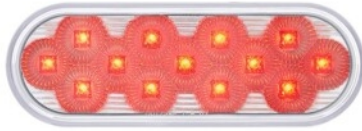

Work & Warning Light Sell Sheet June 2023

Item No. 36722

19 LED 4" Round Double Fury Light (Stop, Turn, Tail) With Warning Light - Red & Amber LED/Clear Lens

MSRP: \$ 29.59

OEM No. :

Item No. 36723

13 LED 6" Oval Double Fury Light (Stop, Turn & Tail) With Warning Light - Red & Amber LED/Clear Lens