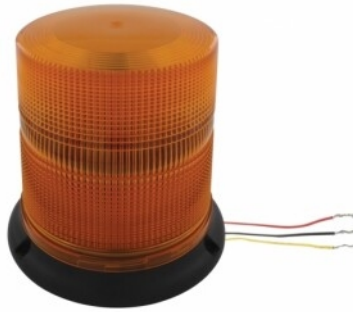

OEM No. :

Item No. 36539

3 High Power LED 5" Round Beacon Light - Magnet Mount

MSRP: \$ 73.19

OEM No. :

Item No. 36540

3 High Power LED 5" Round Beacon Light - Permanent Mount

MSRP: \$ 63.39