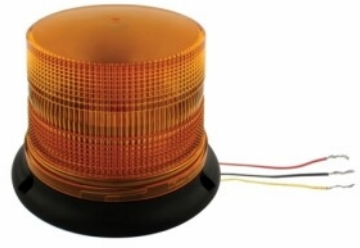

OEM No. :

Item No. 36537

3 High Power LED 5" Round Beacon Light - Magnet Mount

MSRP: \$ 73.19

OEM No. :

Item No. 36538

3 High Power LED 5" Round Beacon Light - Permanent Mount

MSRP: \$ 63.39