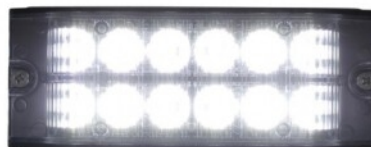

MSRP: \$ 78.09

OEM No. :

Item No. 36691

12 High Power LED Low Profile Warning Lighthead - Amber LED

MSRP: \$ 117.59

OEM No. :

Item No. 36694

12 High Power LED Low Profile Warning Lighthead - White LED