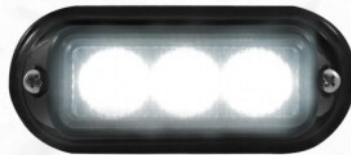

Item No. 37537B

3 LED Warning Light With Black Bezel - White LED (Bulk)

MSRP: $ 53.99

OEM No. :