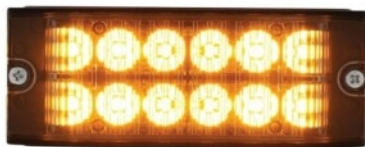

Item No. 36691

12 High Power LED Low Profile Warning Lighthead - Amber LED

MSRP: $ 117.59

OEM No. :