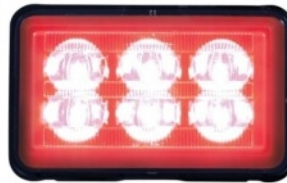

Item No. 37235

4 LED Warning Light - Red LED

MSRP: \$ 64.99

OEM No. :

Item No. 37159B

6 High Power LED Rectangular Warning Light With Bracket - Blue LED (Bulk)

MSRP: \$ 67.39

OEM No. :